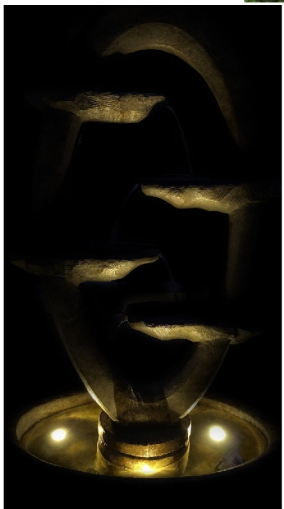

Wishing you much outdoor enjoyment!

The Henri Studio Team

Fountains

Criss-crossing and spilling waters are the hallmarks of our Crescent Two-Spill Fountain. Viewed from any angle this fountain is dynamic in design and water flow.

Brilliant Underwater LED light kit included for shimmering night-time effect.

4035F2
Crescent Two-Spill Fountain, 2 pc.
35 in. H, 25.5 in. W, 29 in. F-B

- Shown in Relic Lava (RL)

No. 4035A Crescent Top 26 in. H, 25.5 in. W, 14.5 in. F-B

No. 4035B Crescent Basin 13 in. H, 20.5 in. W, 29 in. F-B

1.800.323.4784

Supp - 3

Fountains

Our Ellipse Fountain projects water from its apex, then cascades back and forth between stone carved scuppers, finally arriving at the basin below. The pass-through element of this design allows the fountain and your garden landscape to visually become one.