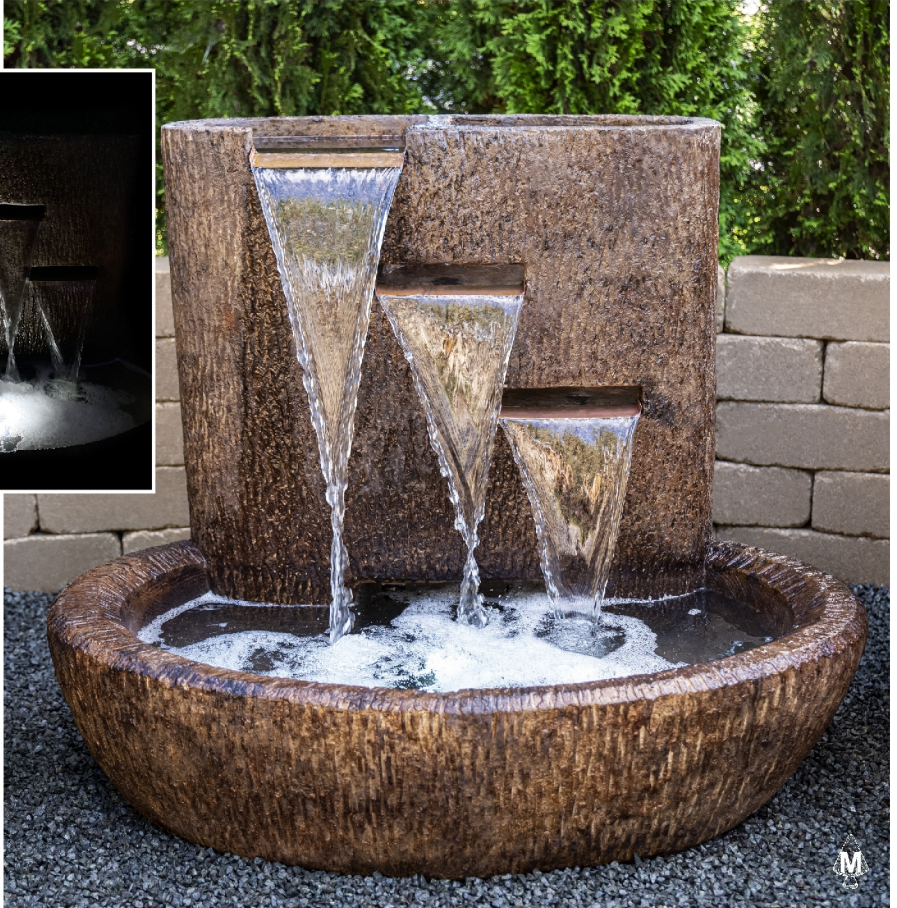

5052F2
Ellipse Fountain, 2 pc.
59 in. H, 40.5 in. W, 25 in. F-B

- Shown in Ralic Lava (RL)

- No. 5052 Ellipse Top
51.5 in. H, 32 in. W, 9 in. F-B
- No. 6051 Aspire Basin
9.5 in. H, 40.5 in. W, 25 in. F-B

Fountains

Our Adobe Springs Fountain features three staggered copper spills cascading wide streams of water into an organic pool. Add a non-draining oval planter to the top and liven it up!

Brilliant Underwater LED light kit included for shimmering night-time effect.

5874F1

Adobe Springs Fountain, 1 pc.

29.5 in. H, 37 in. W, 26 in. F-B

- Shown in Rotic Lava (RL)

Fountains

The Tiered Cocco Spill Fountain has a big wide presence, exuding nature's elegance with a balance of cascading water and multiple copper accents.

No. 4017C Cocco Spill Basin 8.5 in. H, 56.5 in. W, 29.5 in. F-B

*Brilliant Underwater LED light
kit included for shimmering
night-time effect.*

Fountains

The Cocco Quad Fountain features four large husked bowls providing a continuous flow of magical liquid tranquility for your garden.