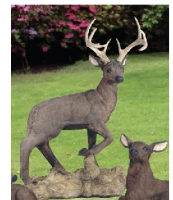

Hi-Tone Finishes

Relic Hi-Tone (RH)