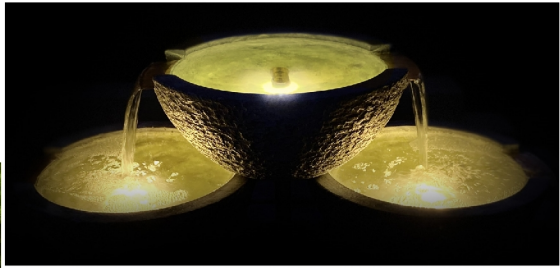

Fountains

The Tiered Cocco Spill Fountain has a big wide presence, exuding nature's elegance with a balance of cascading water and multiple copper accents.

4017F3
Tiered Cocco Spill Fountain, 3 pc.
23.5 in. H, 56.5 in. W, 29.5 in. F-B

- Shown in Relic Frosted Mocha (FM)

No. 4017A Cocco Top Bowl 7 in. H, 16.5 in. Diam.

No. 4017B Cocco Mid Bowls on plate 9.25 in. H, 36 in. W, 16.5 in. F-B

*Brilliant Underwater LED light
kit included for shimmering
night-time effect.*