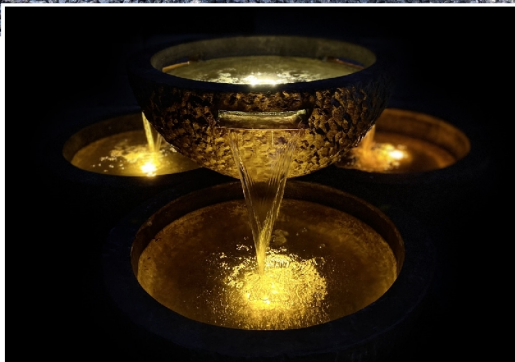

Fountains

Our Adobe Springs Fountain features three staggered copper spills cascading wide streams of water into an organic pool. Add a non-draining oval planter to the top and liven it up!

Brilliant Underwater LED light kit included for shimmering night-time effect.

5874F1

Adobe Springs Fountain, 1 pc.

29.5 in. H, 37 in. W, 26 in. F-B

- Shown in Rotic Lava (RL)

Fountains

The Tiered Cocco Spill Fountain has a big wide presence, exuding nature's elegance with a balance of cascading water and multiple copper accents.

4017F3
Tiered Cocco Spill Fountain, 3 pc.
23.5 in. H, 56.5 in. W, 29.5 in. F-B

- Shown in Relic Frosted Mocha (FM)

No. 4017A Cocco Top Bowl 7 in. H, 16.5 in. Diam.

No. 4017B Cocco Mid Bowls on plate 9.25 in. H, 36 in. W, 16.5 in. F-B

No. 4017C Cocco Spill Basin 8.5 in. H, 56.5 in. W, 29.5 in. F-B

*Brilliant Underwater LED light
kit included for shimmering
night-time effect.*

Fountains

The Cocco Quad Fountain features four large husked bowls providing a continuous flow of magical liquid tranquility for your garden.